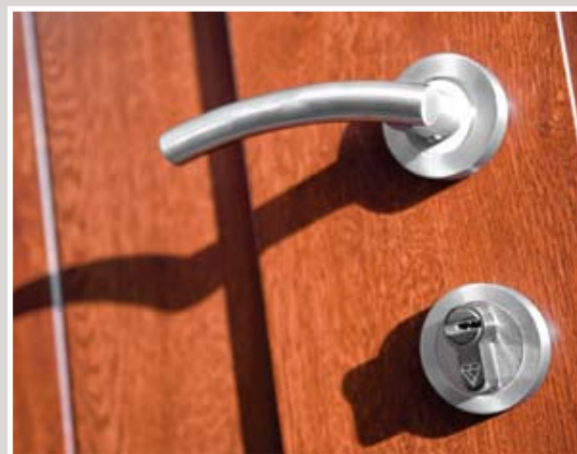

MODERN AND TRADITIONAL
Tailor every detail of your door, so it's exactly as you want it.